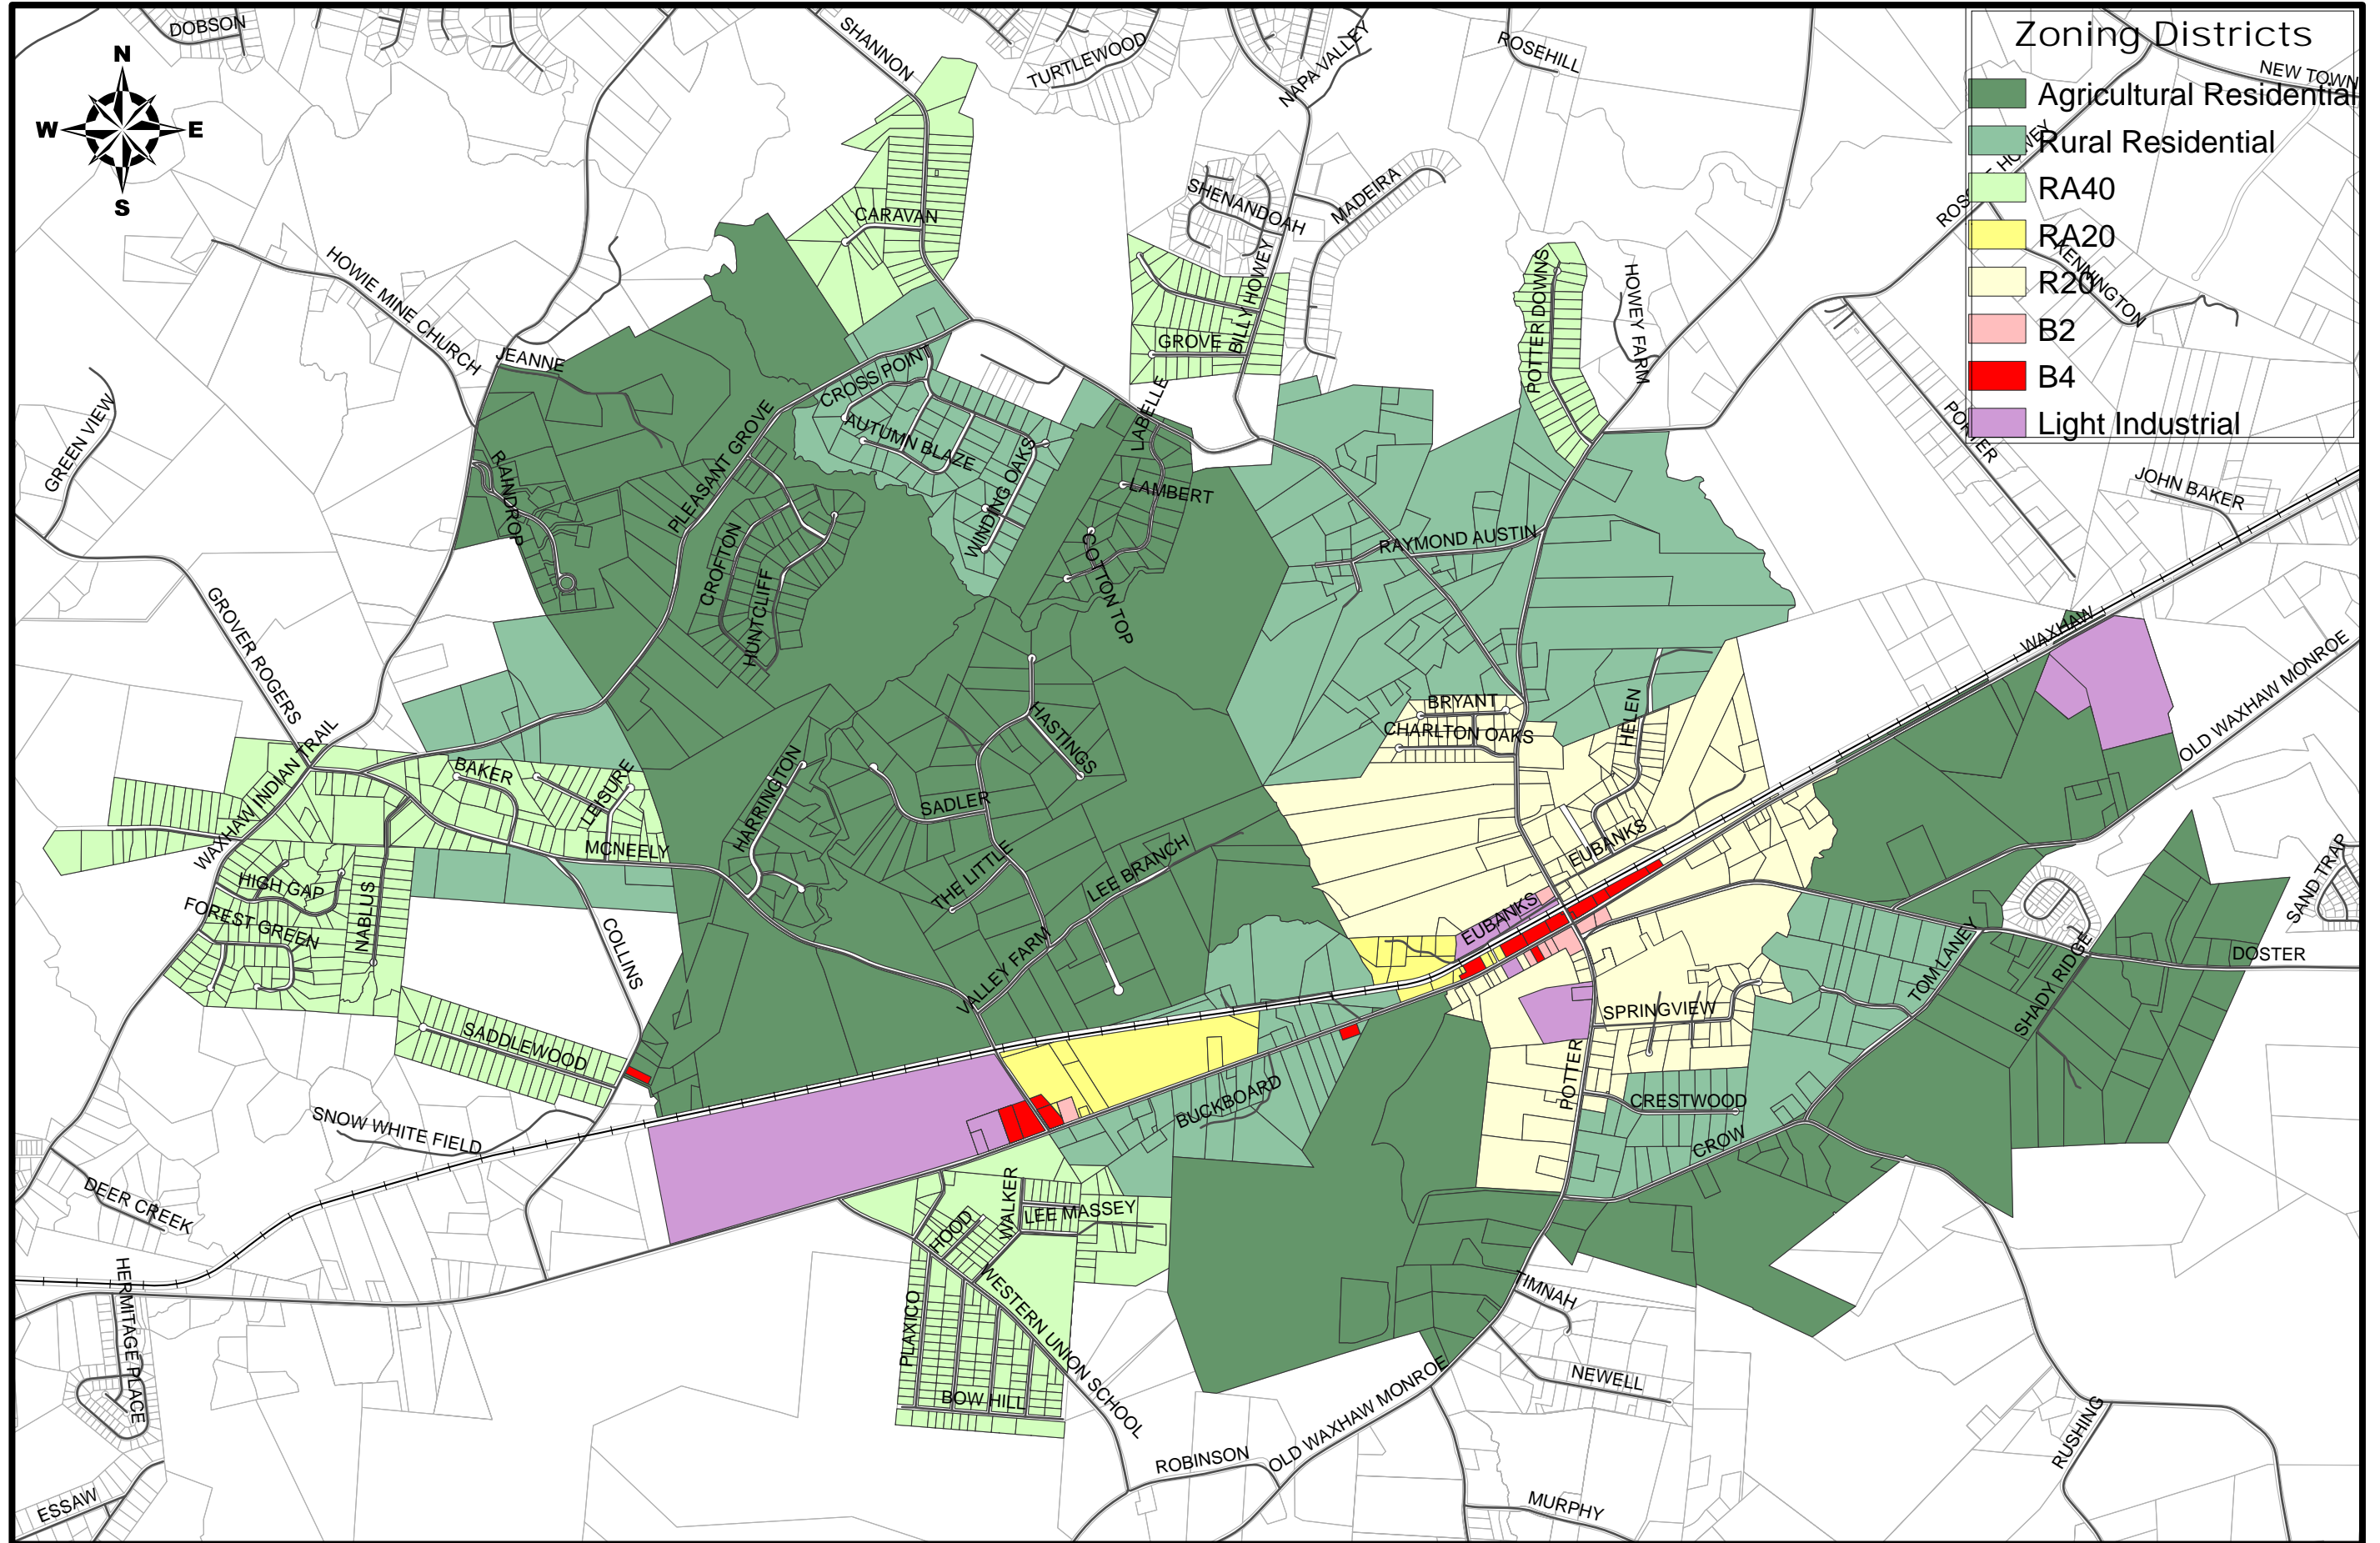

Town of Mineral Springs Official Zoning Map

Zoning Districts

- Agricultural Residential
- Rural Residential
- RA40
- RA20
- R20
- B2
- B4
- Light Industrial

Adopted January 10, 2008