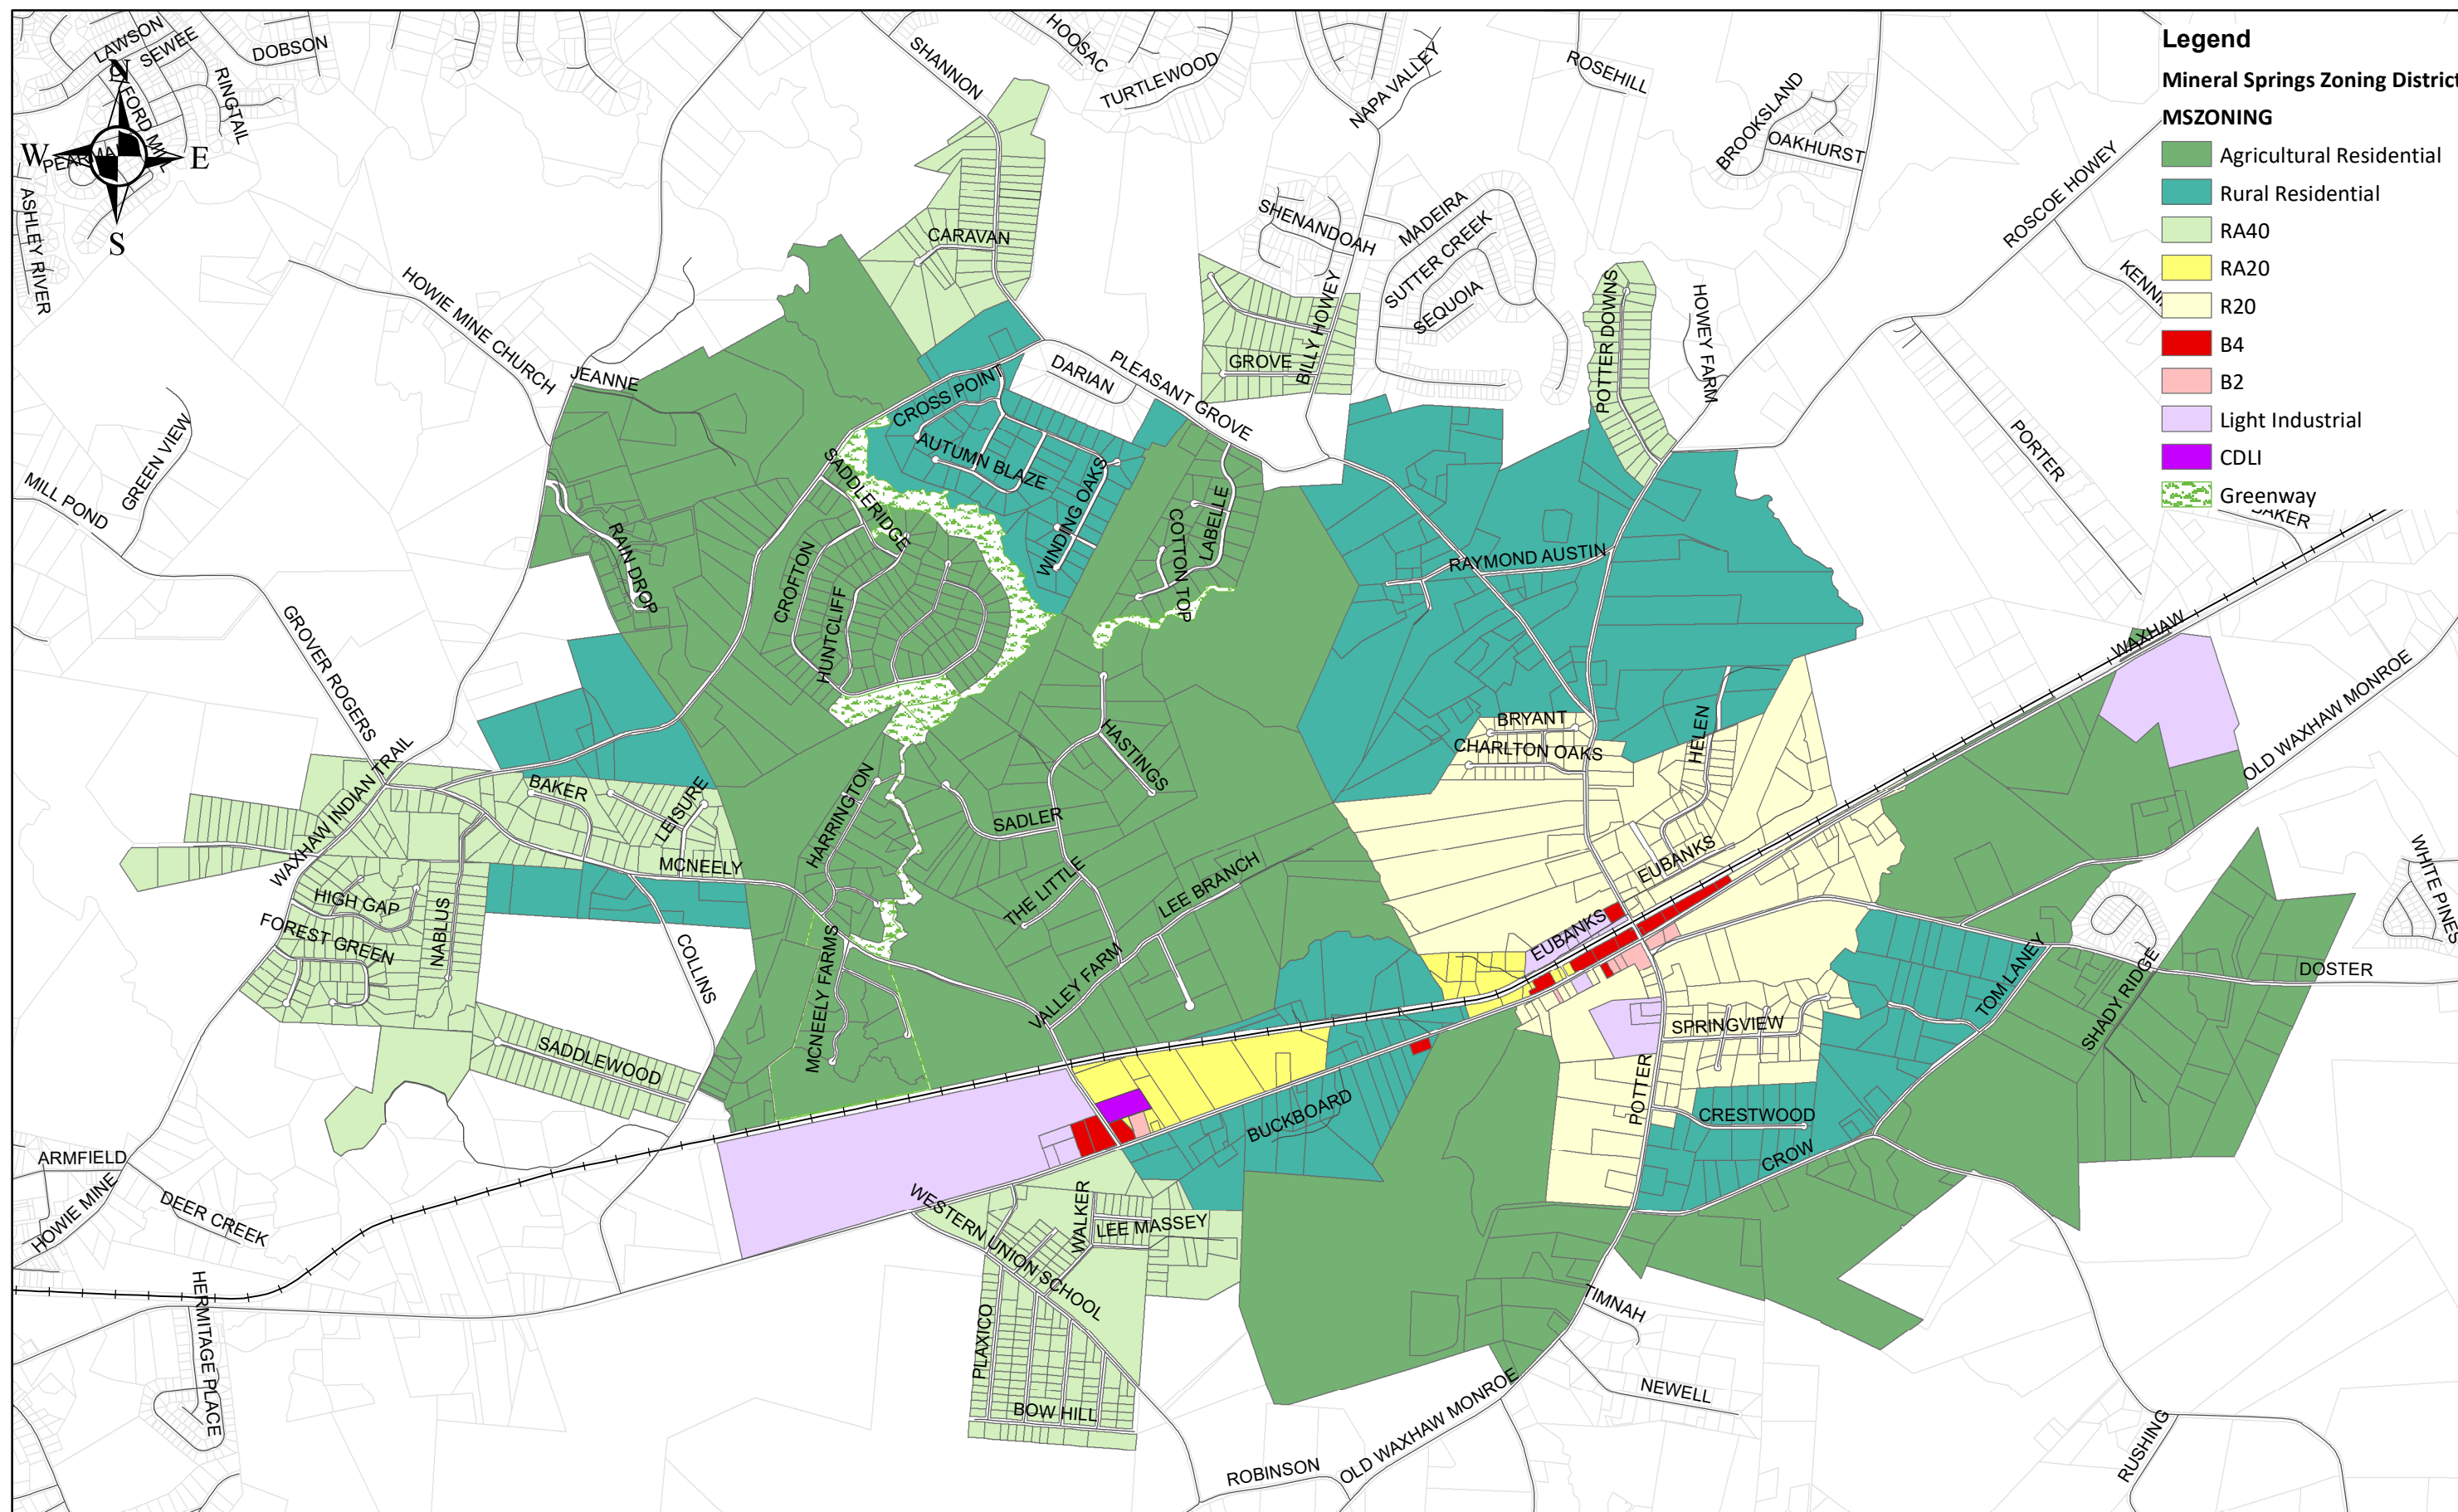

# Mineral Springs Official Zoning Map

**Legend**

**Mineral Springs Zoning Districts**

**MSZONING**

- Agricultural Residential
- Rural Residential
- RA40
- RA20
- R20
- B4
- B2
- Light Industrial
- CDLI
- Greenway

Adopted February 8, 2018